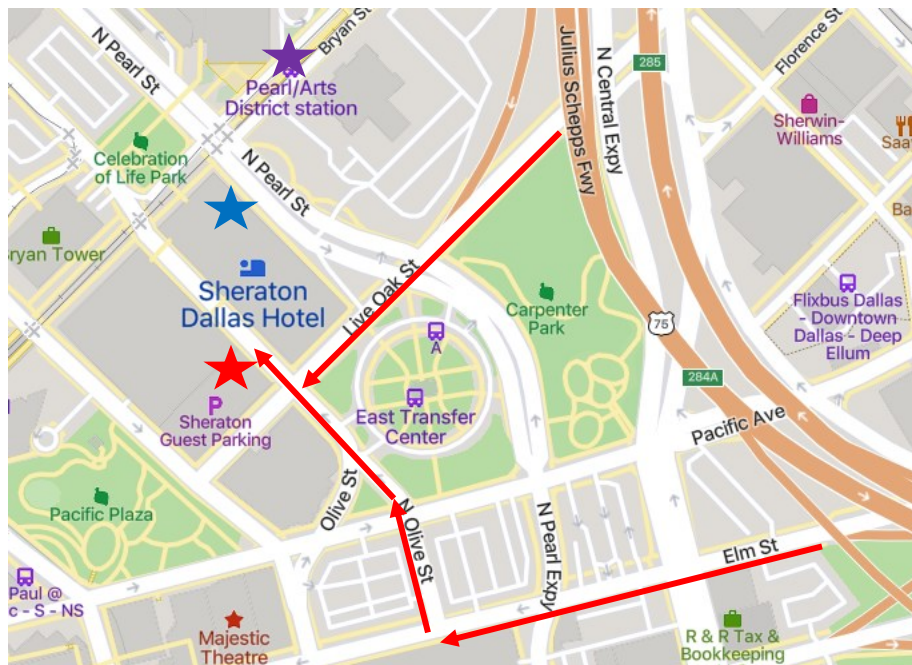

Directions and Parking Details for The Sheraton Dallas Hotel Conference Center – Convergence 2024

Coming from North Dallas:

- Follow US-75 S (North Central Expressway) to Live Oak Street. Take exit 284 B (Live Oak Street) from US-75 S. Continue on Live Oak Street to Olive Street. Turn right onto Olive Street. From Olive Street turn left into the Sheraton Dallas Hotel Conference Center Parking Garage (★).

Coming from South Dallas (I-35E):

- Follow I-35E N to I-30E/Texarkana. Use the right two lanes to take exit 427D to merge onto I-30E. Take exit 46 for US-75 N/McKinney (North Central Expressway). Use the left lane to merge onto Elm Street. Continue on Elm Street to Olive Street. Turn right onto Olive Street. From Olive Street turn left into the Sheraton Dallas Hotel Conference Center Parking Garage (★).

Ride the DART Rail:

- Attendees can take the DART Rail to the Pearl/Arts District Station. Located on Bryan Street east of Pearl Street, Pearl/Arts District Station is served by the Central Business District segment of the DART Rail Red, Blue, Green and Orange lines. The Pearl/Arts District Station is marked by a ★ on the map.

Convergence 2024 Parking Options (bring your parking ticket to the conference for validation):

- Option A: The Sheraton Dallas Hotel Conference Center Parking Garage is located on Olive Street across from The Sheraton Dallas Hotel entrance. This location is marked by a ★ on the map. **This is the preferred parking location for Convergence. There are six levels of parking.**
- Option B: There is a secondary Sheraton Dallas Hotel parking garage on Pearl Street between Bryan and Live Oak. This location is marked by a ★ on the map. This garage should be used only if parking in the conference center garage is full.
- NOTE:** If you do not park in either of the above noted parking garages, TXCPA Dallas will not be able to pay for your parking.